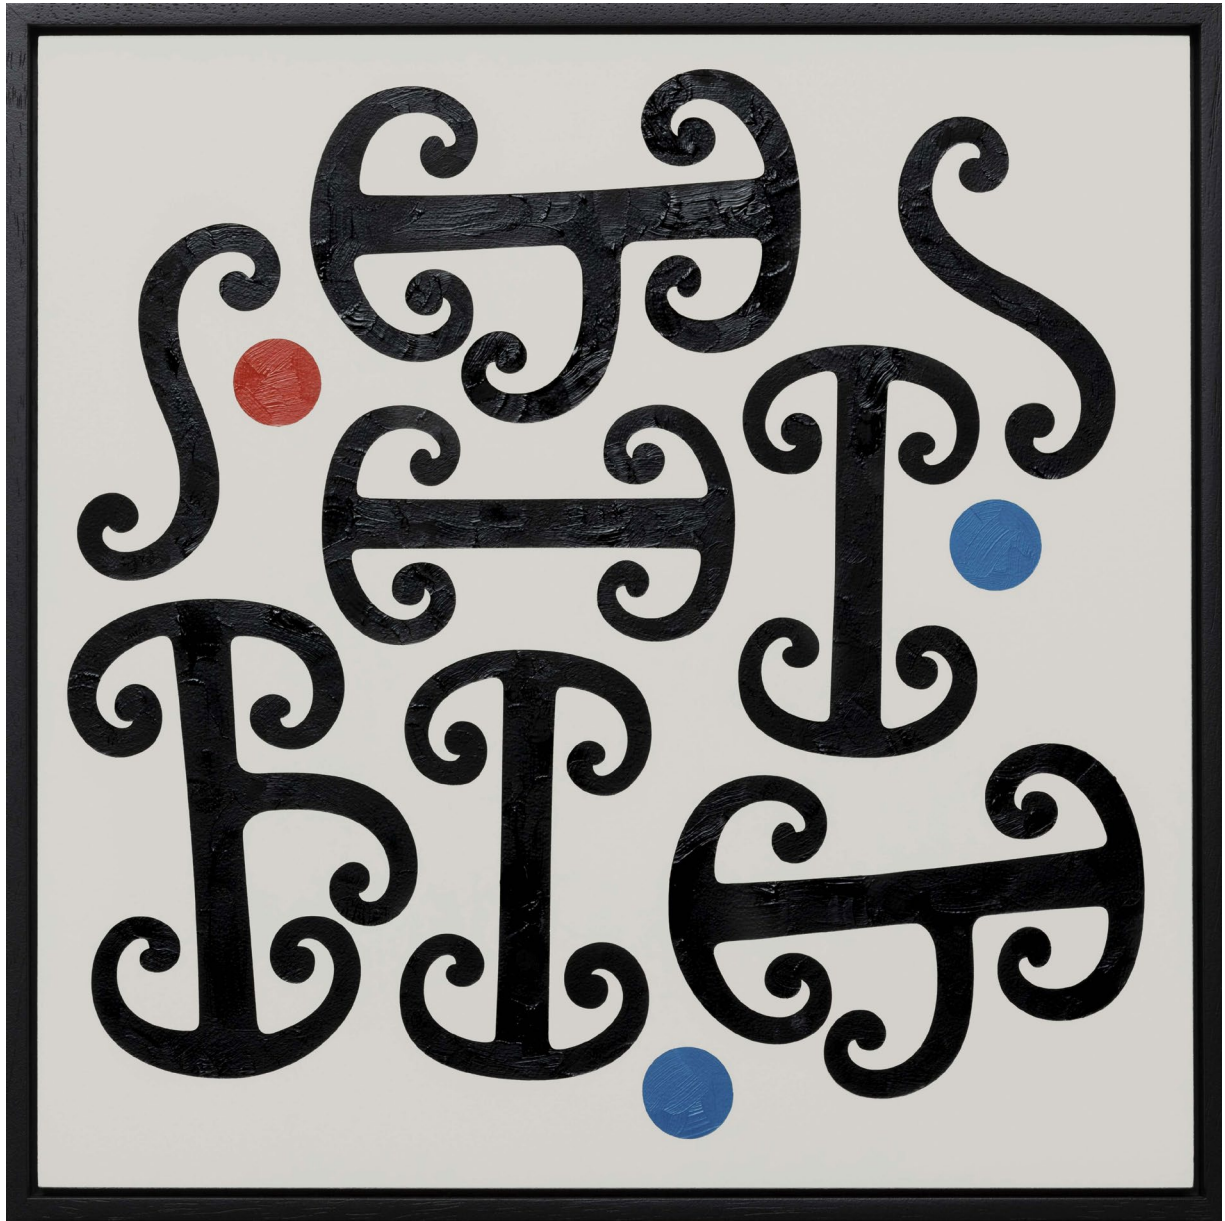

Wayne Youle
DNA (EIOU), 2022
Framed oil and acrylic on board
370mm x 370mm
$4,500 incl. GST

{Suite}
189 Ponsonby Road, Auckland
suite.co.nz | +64 9 218 4399