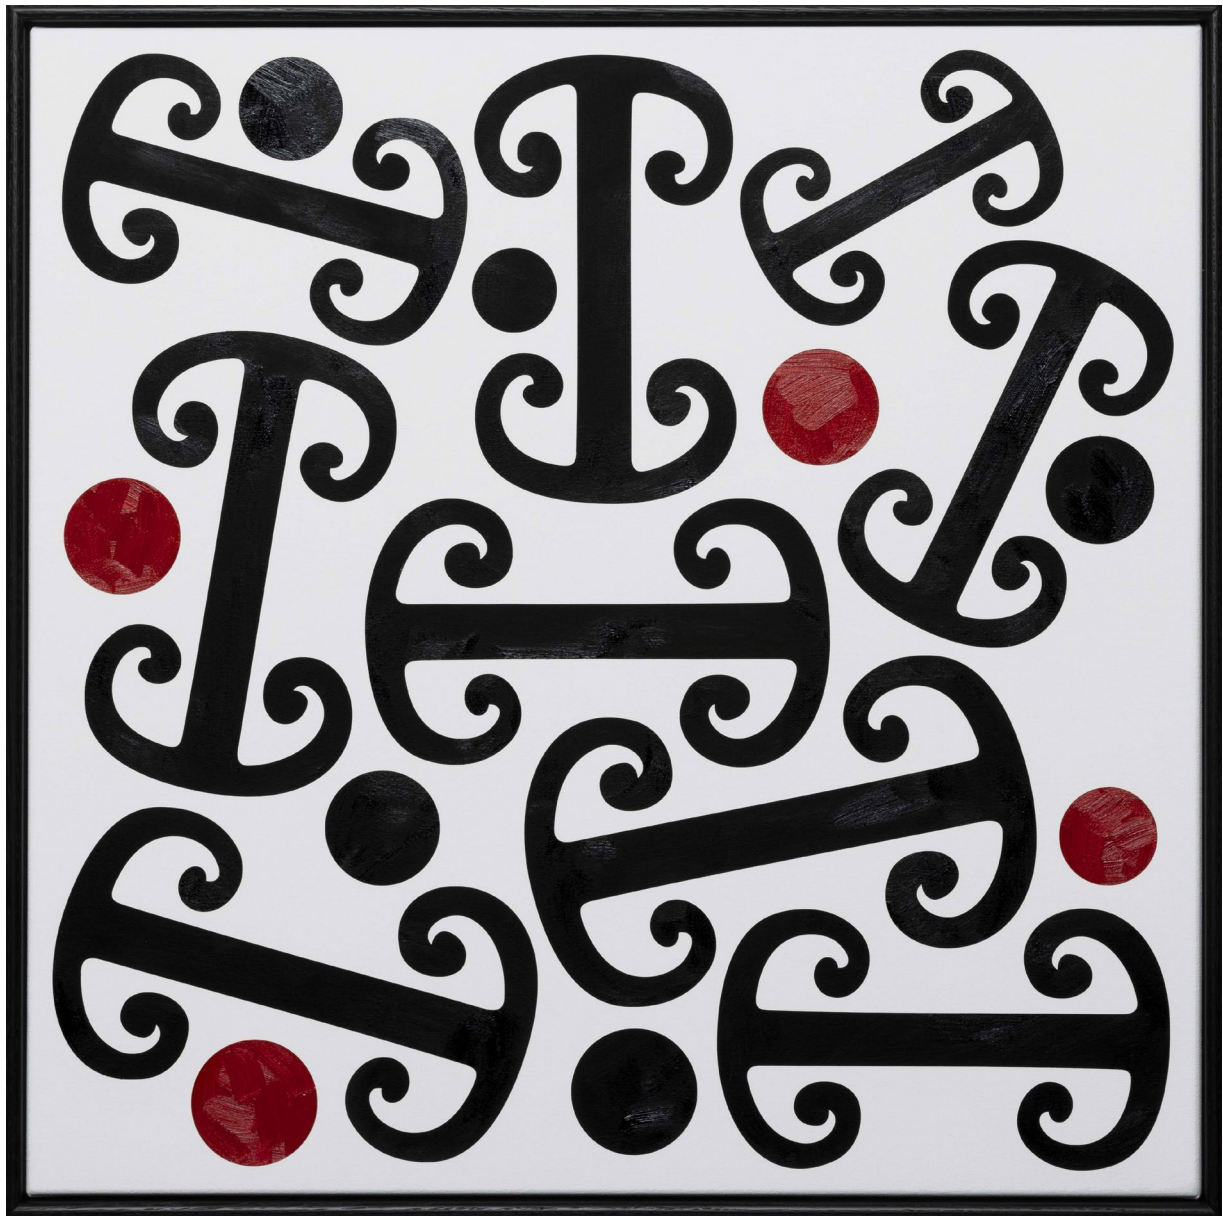

Wayne Youle
When you know...you know, 2022
Framed oil and acrylic on canvas
620 x 620 mm
$8,000 incl. GST

{Suite}
189 Ponsonby Road, Auckland
suite.co.nz | +64 9 218 4399