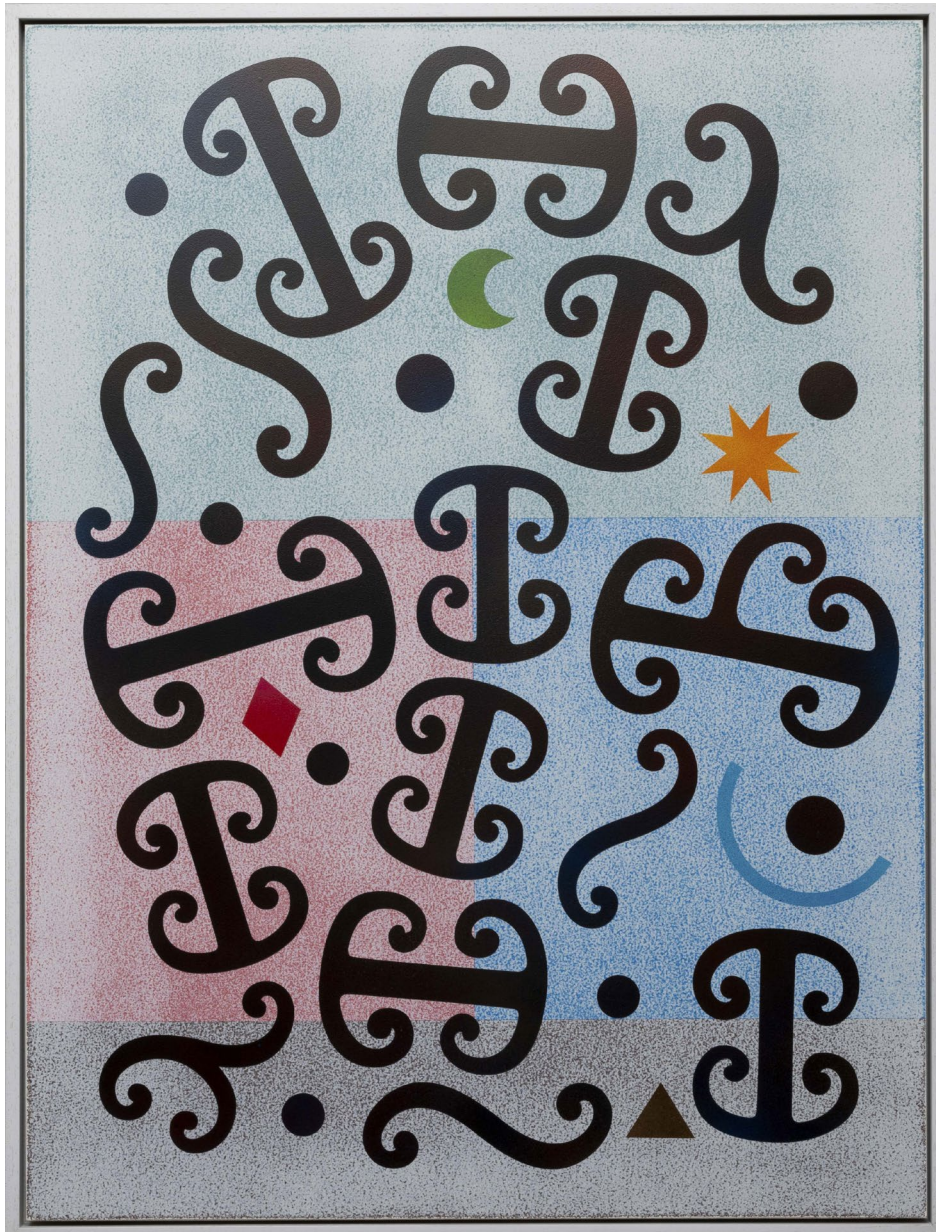

Wayne Youle
Trust in the quiet times, 2022
Framed acrylic and enamel on board
235 x 235 mm (work size)
$3,000 incl. GST

Wayne Youle
TIME & PLACE, 2022
Framed acrylic and enamel on board
620 x 470 mm
$6,500 incl. GST

{Suite}
189 Ponsonby Road, Auckland
suite.co.nz | +64 9 218 4399