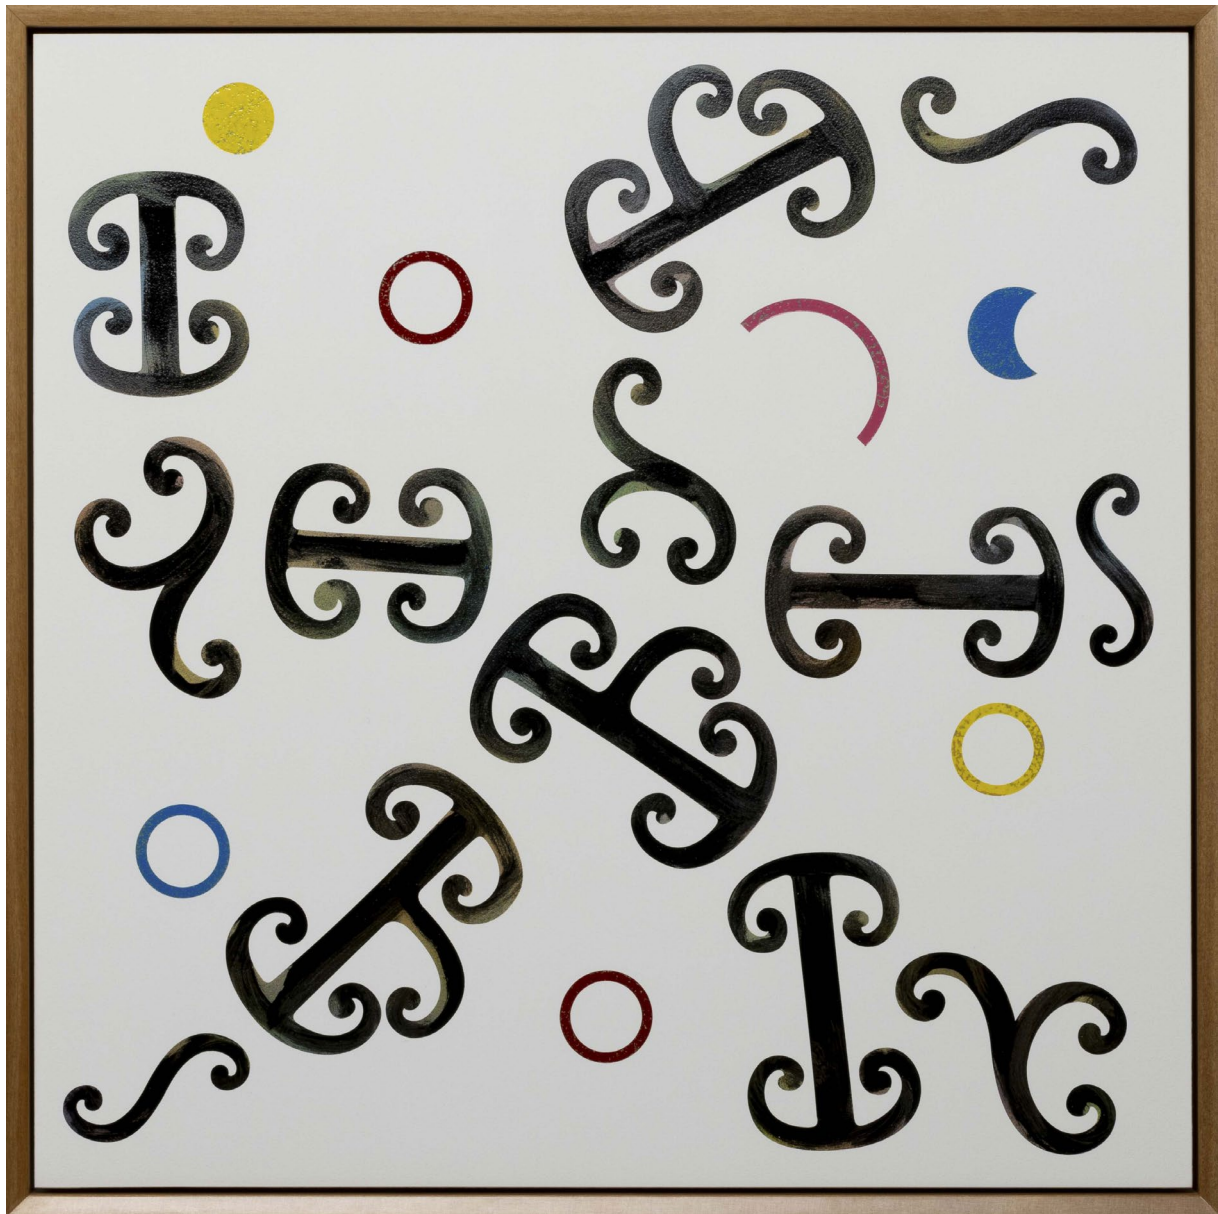

Wayne Youle
This is a map, a map to tomorrow morning, 2022
Framed acrylic and enamel on board
520 x 520 mm
$6,500 incl. GST

{Suite}
189 Ponsonby Road, Auckland
suite.co.nz | +64 9 218 4399