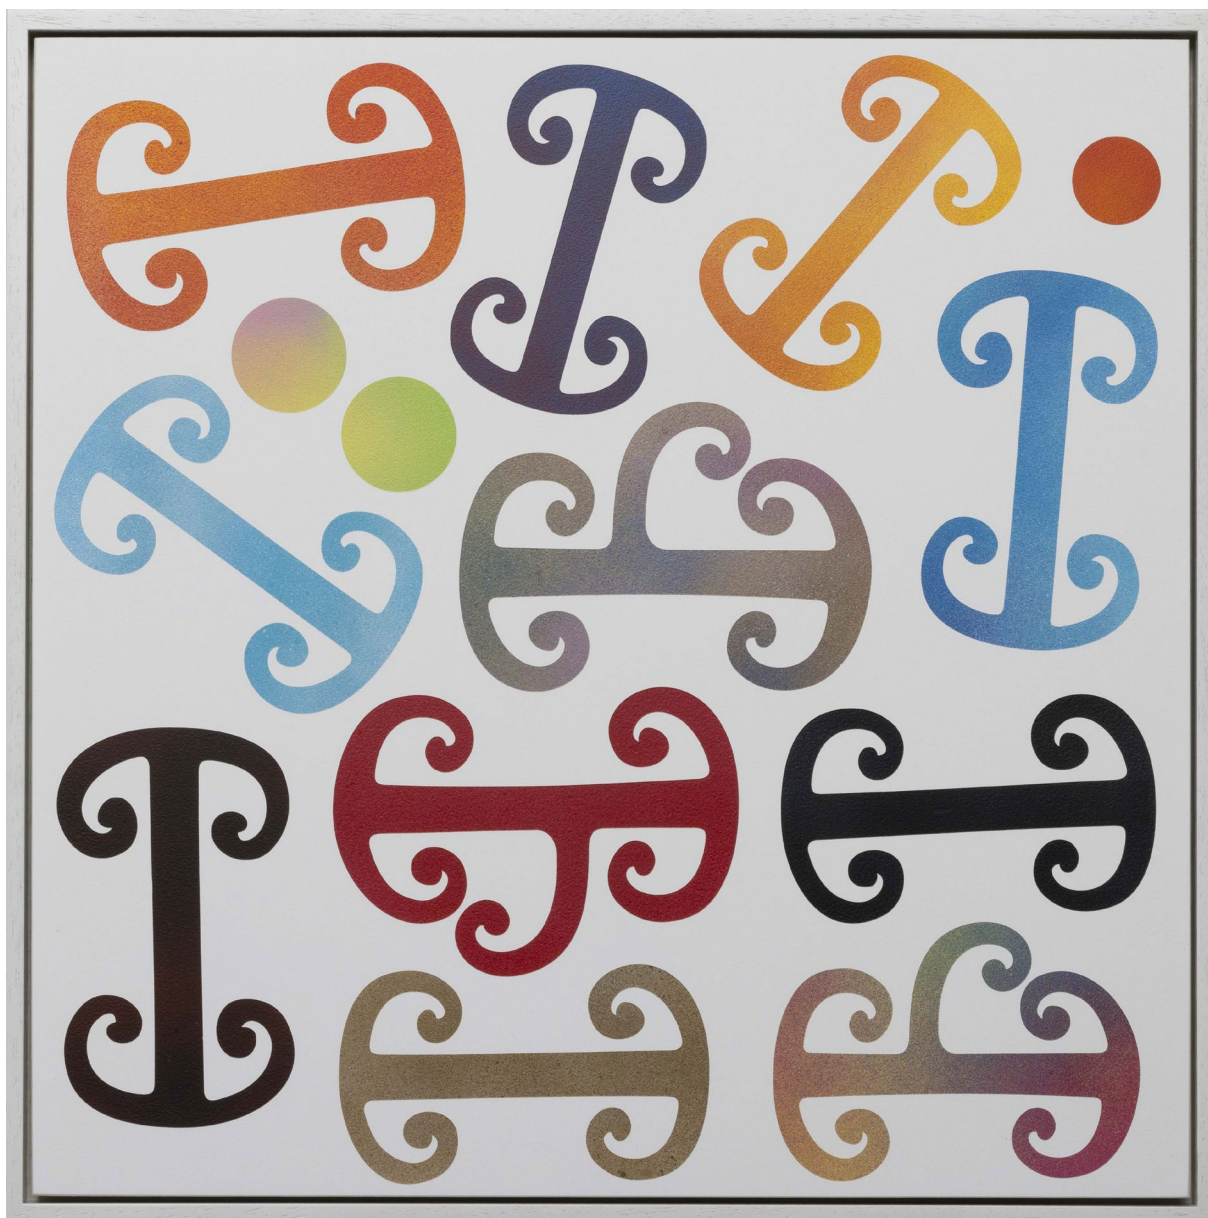

Wayne Youle  
*DNA(EIOU)*

10 August - 3 September

{Suite}

241 Cuba St, Wellington, NZ  
suite.co.nz | +64 4 976 7663

---

Wayne Youle  
*To be many things, 2022*  
Framed acrylic and enamel on board  
420 x 420 mm  
\$5,000 incl. GST