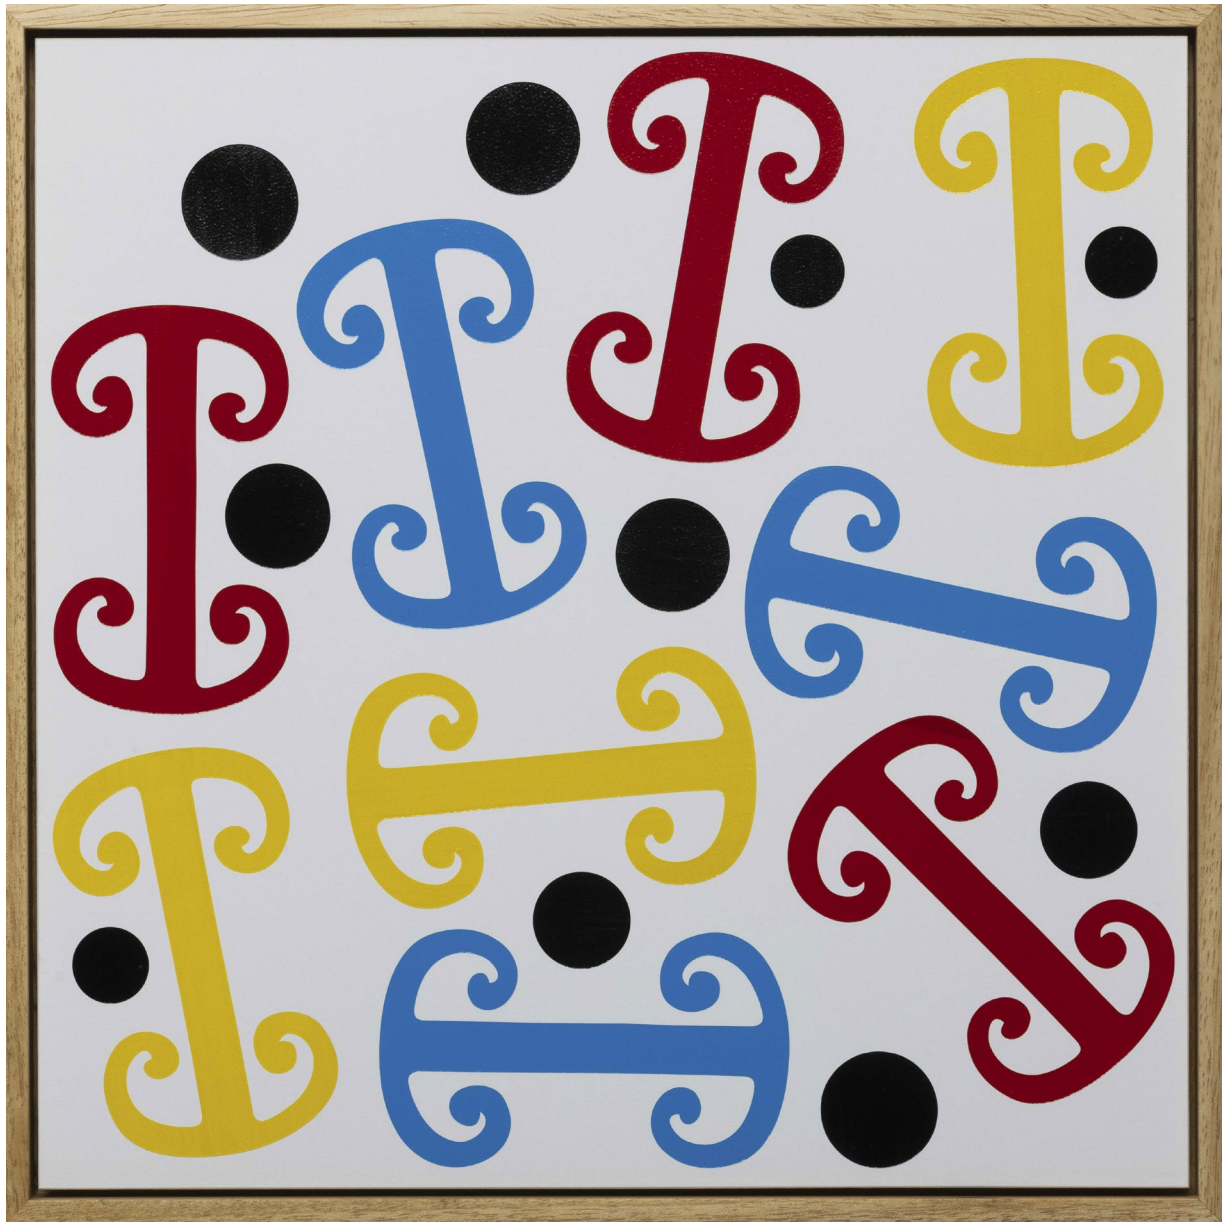

{Suite}
189 Ponsonby Road, Auckland
suite.co.nz | +64 9 218 4399