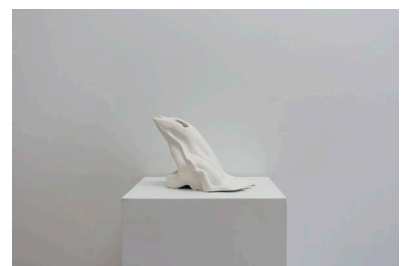

Angela Singer

Zzzoonotic

3 - 27 November

{Suite}

241 Cuba St, Wellington, NZ
suite.co.nz | +64 4 976 7663

Angela Singer
Colours variable: white, black, brown, grey, tabby, tortoiseshell, ginger, 2021
Ceramic, glaze
150 x 340 x 225 mm
\$5,500 incl. GST

{Suite}
Gallery
.....

Angela Singer
Ecotopia, 2021
Vintage taxidermy bird head, glazed ceramic, mixed media
320 x 260 x 150 mm
\$7,500 incl. GST

Angela Singer
Karrier, 2021
Vintage taxidermy bird heads, glazed ceramic, mixed media
330 x 190 x 190 mm
\$7,000 incl. GST

Angela Singer
Twin kitties, 2021
Vintage taxidermy kitten, glazed ceramic and porcelain,
mixed media
220 x 600 x 150 mm
\$6,000 incl. GST

{Suite}
Gallery
.....

Angela Singer
The 10th Death (Ghost Cat series), 2021
Glazed ceramic
220 x 250 x 330 mm
\$6,500 incl. GST