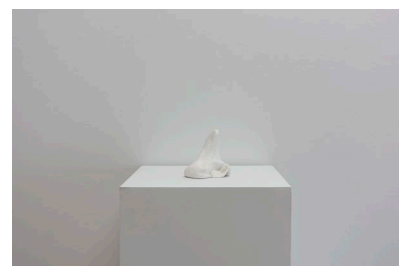

Angela Singer

Zzzoonotic

3 - 27 November

{Suite}

241 Cuba St, Wellington, NZ
suite.co.nz | +64 4 976 7663

Angela Singer
Colours variable: white, black, brown, grey, tabby, tortoiseshell, ginger, 2021
Ceramic, glaze
150 x 340 x 225 mm
\$5,500 incl. GST

{Suite}
Gallery
.....

Angela Singer
Ecotopia, 2021
Vintage taxidermy bird head, glazed ceramic, mixed media
320 x 260 x 150 mm
\$7,500 incl. GST

Angela Singer
Karrier, 2021
Vintage taxidermy bird heads, glazed ceramic, mixed media
330 x 190 x 190 mm
\$7,000 incl. GST

Angela Singer
Twin kitties, 2021
Vintage taxidermy kitten, glazed ceramic and porcelain,
mixed media
220 x 600 x 150 mm
\$6,000 incl. GST

{Suite}
Gallery
.....

Angela Singer
The 10th Death (Ghost Cat series), 2021
Glazed ceramic
220 x 250 x 330 mm
\$6,500 incl. GST

{Suite}
Gallery
.....

Angela Singer
G(u)ilt, 2021
Glazed stoneware, porcelain, 24 carat gold leaf
130 x 160 x 280 mm
\$3,500 incl. GST

{Suite}
G a l l e r y
.....

Angela Singer
Blanker whiter veil, 2021 (Ghost Cat series)
Ceramic, glaze
140 x 130 x 125 mm
\$2,000 incl. GST