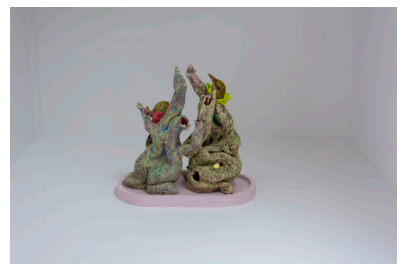

Angela Singer

Zzzoonotic

3 - 27 November

{Suite}

241 Cuba St, Wellington, NZ
suite.co.nz | +64 4 976 7663

Angela Singer
Colours variable: white, black, brown, grey, tabby, tortoiseshell, ginger, 2021
Ceramic, glaze
150 x 340 x 225 mm
\$5,500 incl. GST

{Suite}
Gallery
.....

Angela Singer
Ecotopia, 2021
Vintage taxidermy bird head, glazed ceramic, mixed media
320 x 260 x 150 mm
\$7,500 incl. GST

Angela Singer
Karrier, 2021
Vintage taxidermy bird heads, glazed ceramic, mixed media
330 x 190 x 190 mm
\$7,000 incl. GST

Angela Singer
Twin kitties, 2021
Vintage taxidermy kitten, glazed ceramic and porcelain,
mixed media
220 x 600 x 150 mm
\$6,000 incl. GST

{Suite}
Gallery
.....

Angela Singer
The 10th Death (Ghost Cat series), 2021
Glazed ceramic
220 x 250 x 330 mm
\$6,500 incl. GST