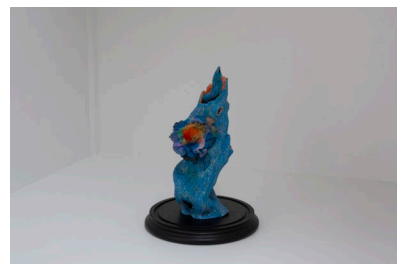

Angela Singer

Zzzoonotic

3 - 27 November

{Suite}

241 Cuba St, Wellington, NZ
suite.co.nz | +64 4 976 7663

Angela Singer
Colours variable: white, black, brown, grey, tabby, tortoiseshell, ginger, 2021
Ceramic, glaze
150 x 340 x 225 mm
\$5,500 incl. GST

{Suite}
Gallery
.....

Angela Singer
Ecotopia, 2021
Vintage taxidermy bird head, glazed ceramic, mixed media
320 x 260 x 150 mm
\$7,500 incl. GST

Angela Singer
Karrier, 2021
Vintage taxidermy bird heads, glazed ceramic, mixed media
330 x 190 x 190 mm
\$7,000 incl. GST

Angela Singer
Twin kitties, 2021
Vintage taxidermy kitten, glazed ceramic and porcelain,
mixed media
220 x 600 x 150 mm
\$6,000 incl. GST

{Suite}
Gallery
.....

Angela Singer
The 10th Death (Ghost Cat series), 2021
Glazed ceramic
220 x 250 x 330 mm
\$6,500 incl. GST