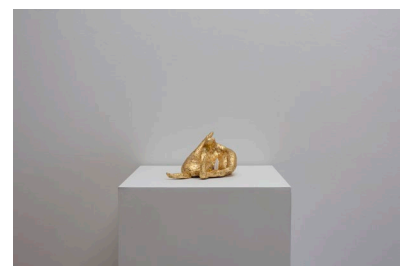

Angela Singer
G(u)ilt, 2021
Glazed stoneware, porcelain, 24 carat gold leaf
130 x 160 x 280 mm
$3,500 incl. GST

{Suite}
G a l l e r y
.....