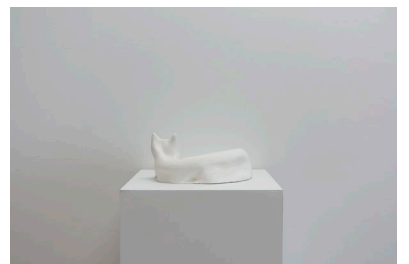

Angela Singer

Zzzoonotic

3 - 27 November

{Suite}

241 Cuba St, Wellington, NZ
suite.co.nz | +64 4 976 7663

Angela Singer
Colours variable: white, black, brown, grey, tabby, tortoiseshell, ginger, 2021
Ceramic, glaze
150 x 340 x 225 mm
\$5,500 incl. GST

{Suite}
Gallery
.....

Angela Singer
Ecotopia, 2021
Vintage taxidermy bird head, glazed ceramic, mixed media
320 x 260 x 150 mm
\$7,500 incl. GST

Angela Singer
Karrier, 2021
Vintage taxidermy bird heads, glazed ceramic, mixed media
330 x 190 x 190 mm
\$7,000 incl. GST