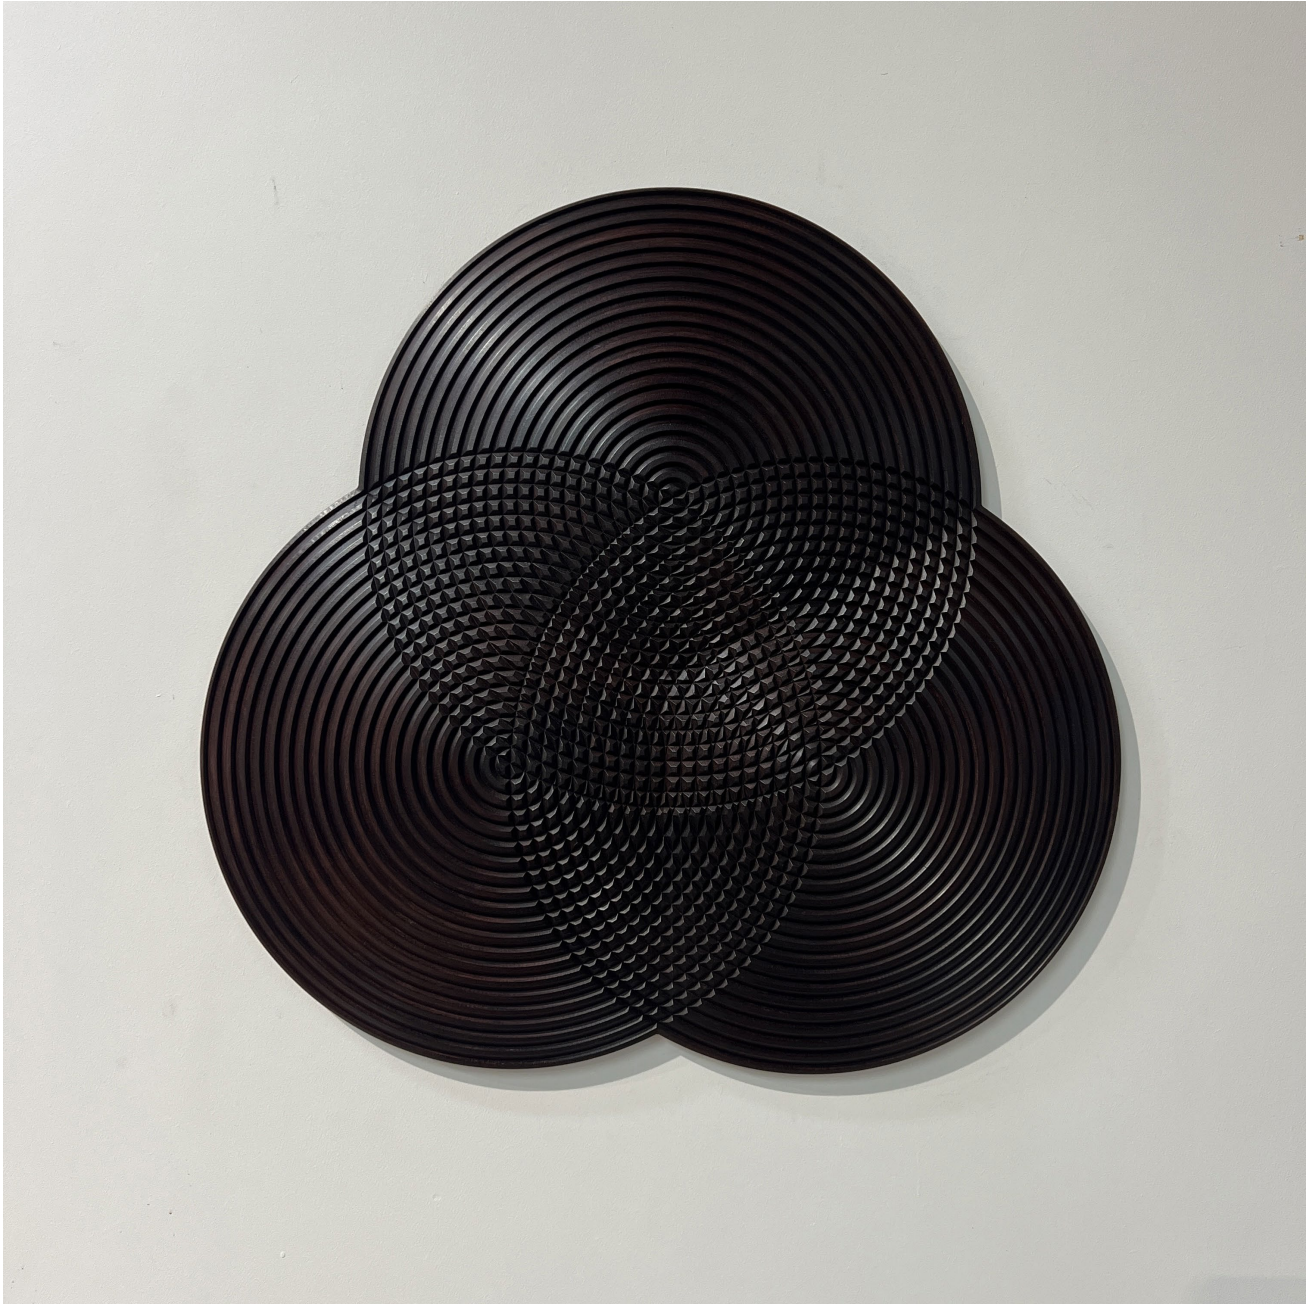

Roger Murray
Once we were one, 2022
Resin, wood stain, wax
600 x 600 x 45 mm
Edition of 7
$3,800 incl. GST

{Suite}
241 Cuba St, Wellington, NZ
suite.co.nz | +64 4 976 7663