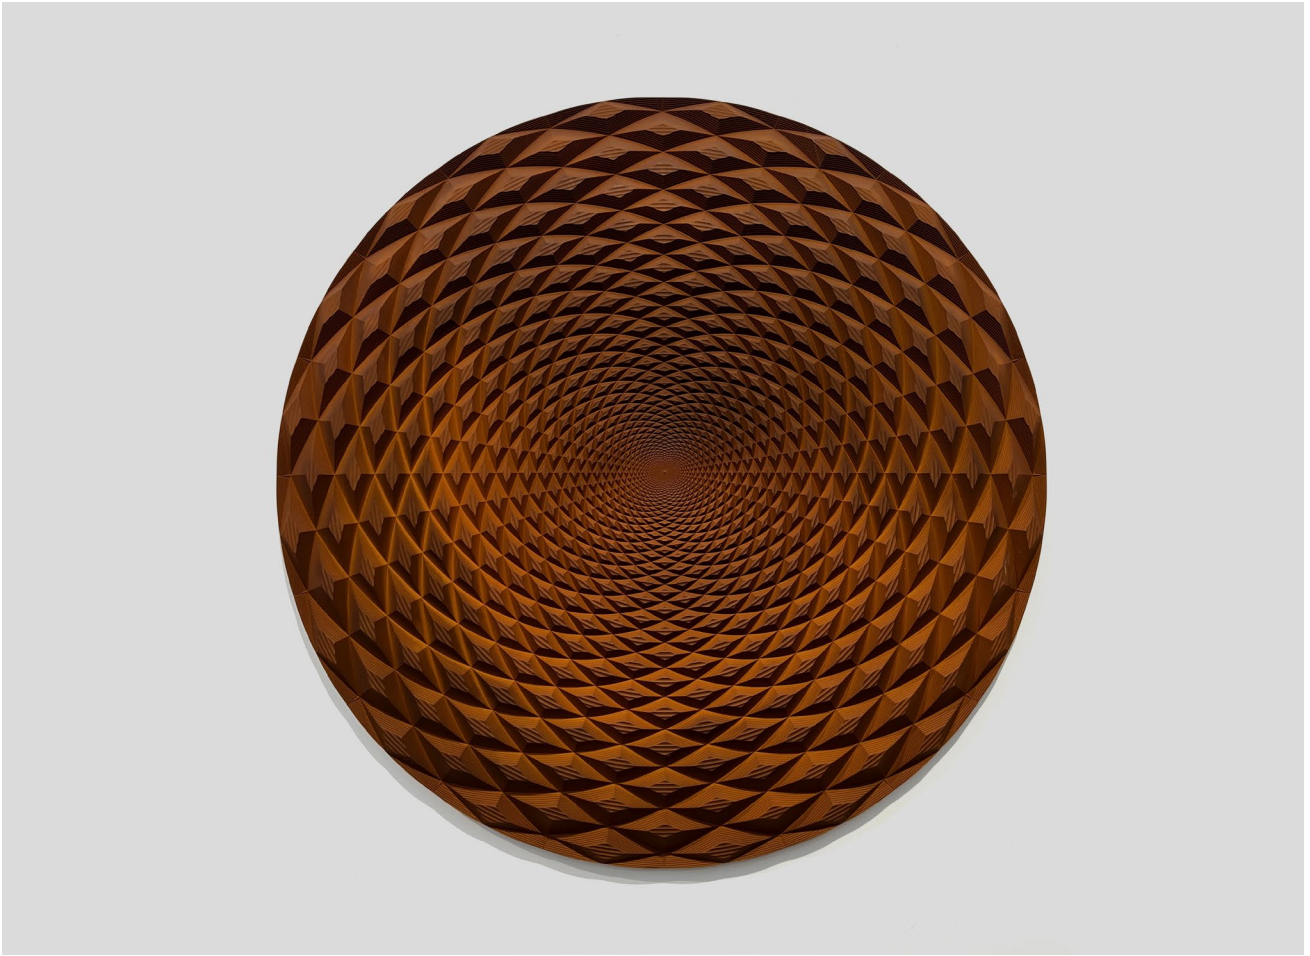

Roger Murray
Centre of the universe, 2022
Tooling board, wood stain
770 x 770 x 50 mm
$6,500 incl. GST

{Suite}
241 Cuba St, Wellington, NZ
suite.co.nz | +64 4 976 7663