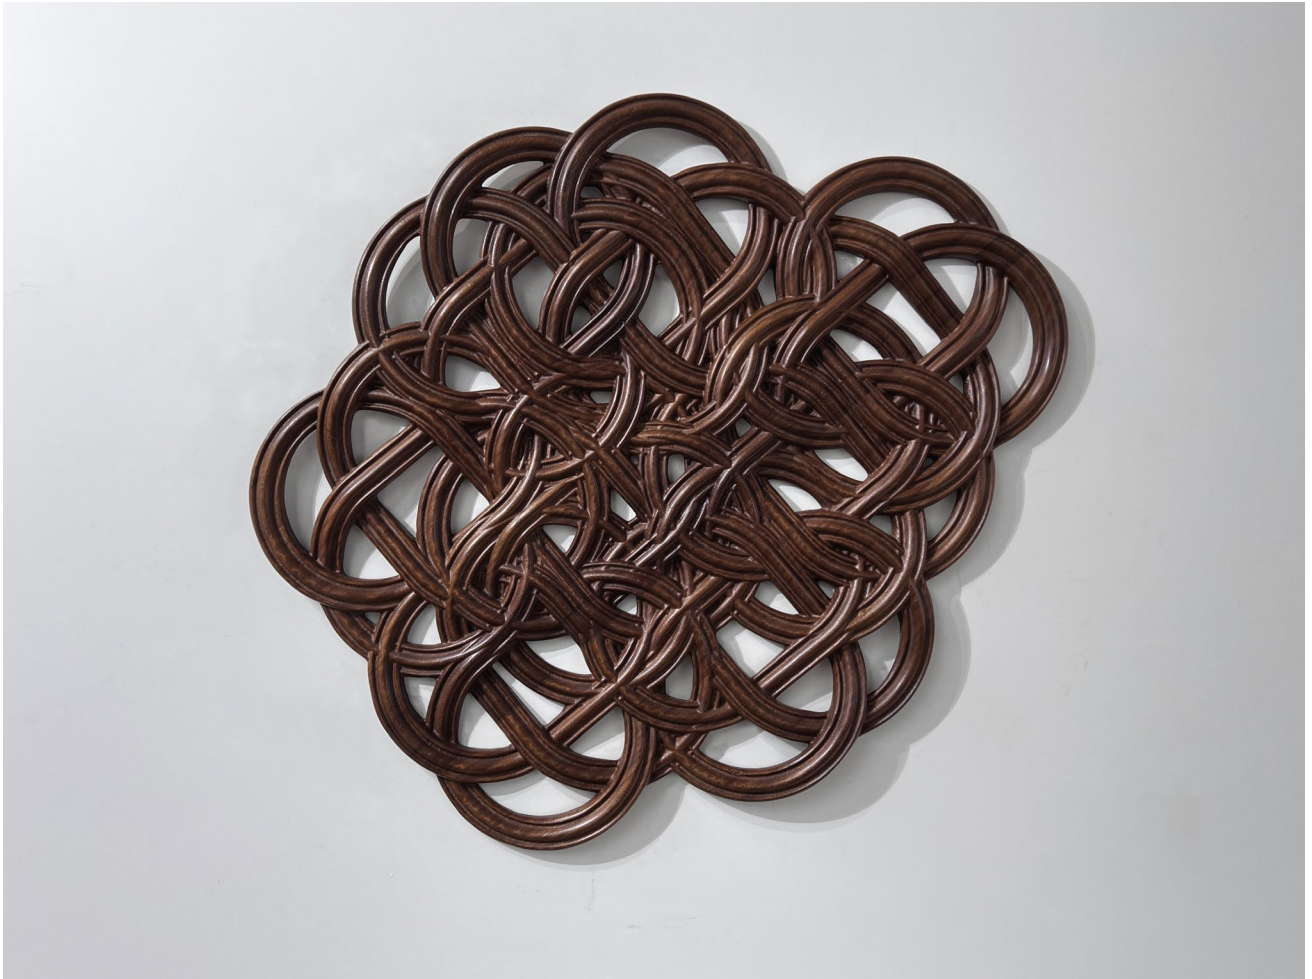

Roger Murray
Free radical, 2022
Wood, shellac, wax
760 x 760 x 50 mm
$6,500 incl. GST

{Suite}
241 Cuba St, Wellington, NZ
suite.co.nz | +64 4 976 7663