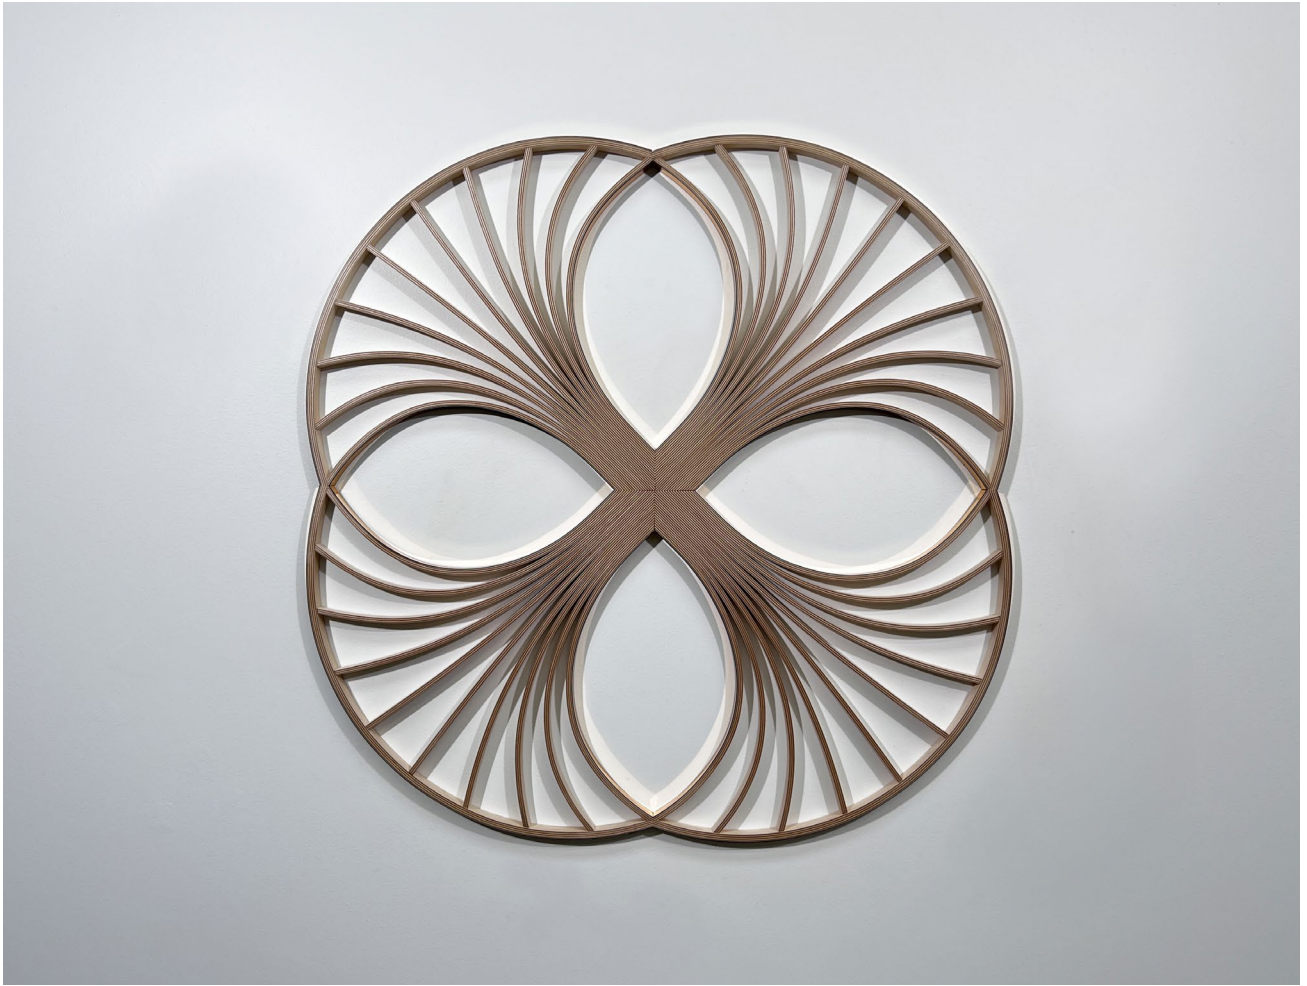

Roger Murray
Apparition, 2022
Ply, adhesive, lacquer, mirrored styrene
910 x 910 x 18 mm
$9500 incl GST

{Suite}
241 Cuba St, Wellington, NZ
suite.co.nz | +64 4 976 7663