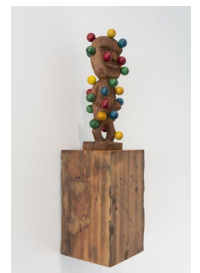

Wayne Youle
novelty, 2022
Found oregon sculpture, matai and hand dyed beech
balls
630 x 175 x 175 mm
$5,500 incl. GST

{Suite}
241 Cuba St, Wellington, NZ
suite.co.nz | +64 4 976 7663