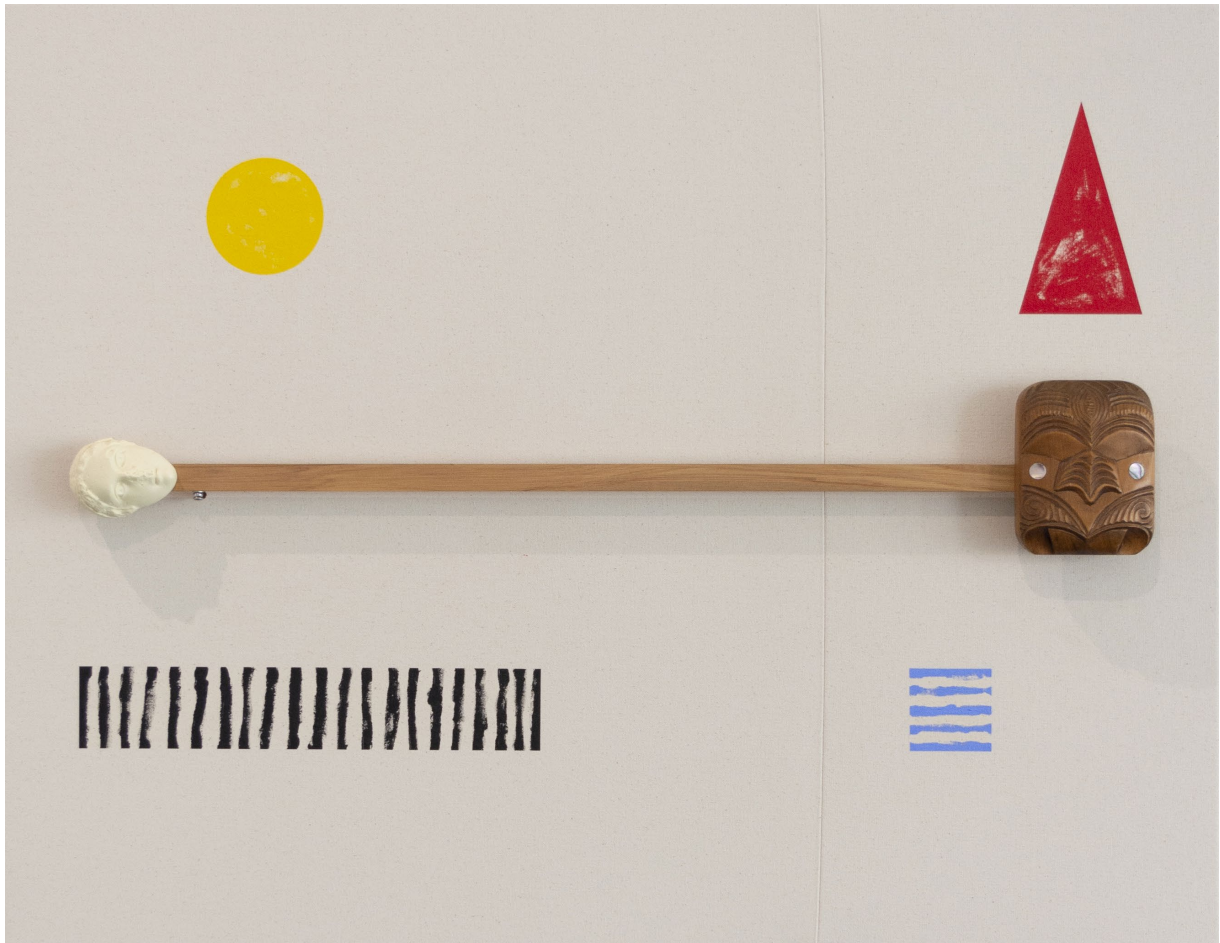

{Suite}
189 Ponsonby Road, Auckland
suite.co.nz | +64 9 218 4399

Wayne Youle
S.O.S., 2022
Hand sewen woollen felt and painted dowel
960 x 600 mm
\$4,000 incl. GST

{Suite}
189 Ponsonby Road, Auckland
suite.co.nz | +64 9 218 4399