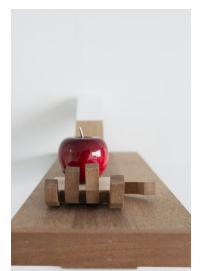

Wayne Youle
The shirt off my back, 2022
Mixed media
460 x 200 x 710 mm
$4,800 incl. GST

{Suite}
189 Ponsonby Road, Auckland
suite.co.nz | +64 9 218 4399