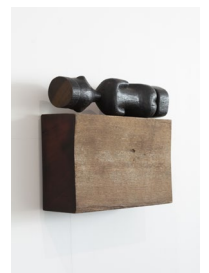

Wayne Youle
Moe, 2022
Found hardwood sculpture, purple heart timber and
brass
220 x 260 mm x 90 mm
$4,000 incl. GST

{Suite}
189 Ponsonby Road, Auckland
suite.co.nz | +64 9 218 4399