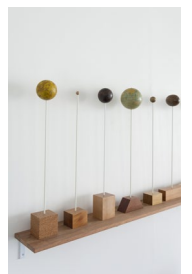

{Suite}
189 Ponsonby Road, Auckland
suite.co.nz | +64 9 218 4399

Wayne Youle
Walk Straight, 2022
Milled steel, brass and bullet level
150 x 50 x 90mm
\$3,500 incl. GST

{Suite}
189 Ponsonby Road, Auckland
suite.co.nz | +64 9 218 4399